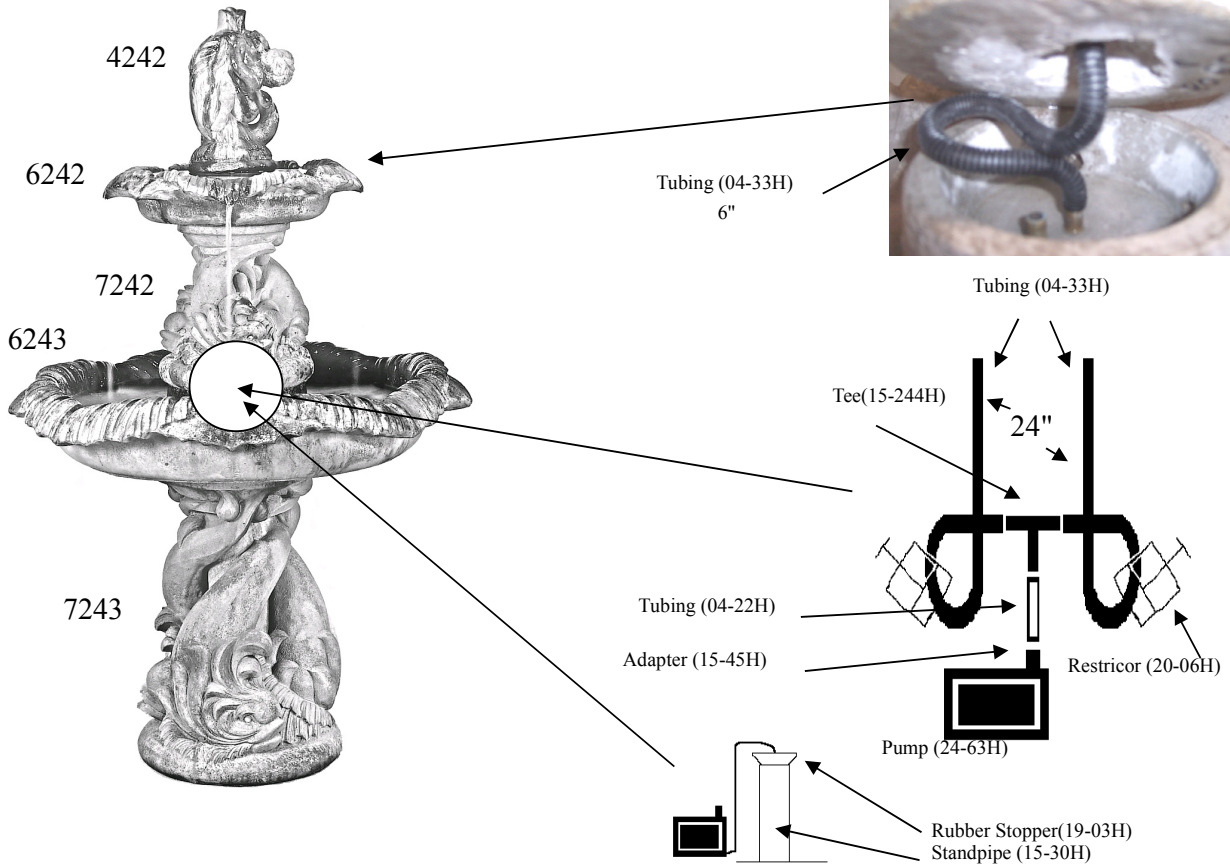

# 4242F Gothic Dolphin Tier Fountain, 5 pc.

**Parts List for CK206**

QTY	Description	Henri Part #
1	Fact Book	60-01H
1	CLEAR TUBING 1/2" X 3"	04-22H
2	RESTRICTOR R1 RESTRICTOR SMALL	20-06H
1	TEE 1/2" X 3/8" X 3/8" POLY B	15-244H
1	NKT 3/8" X 6"	04-33H
2	NKT 3/8" X 24"	04-33H
1	STOPPER, RUBBER#5 1/2 W/5/16"	19-03H

QTY	Description	Henri Part #
1	PUMP, PS3 PUMP BULK	24-63H
3	SHIM, PLASTIC BREAKOFF	01-58H
1	ADAPTER 1/2" MT X 1/2" BARB P	15-45H
1	STANDPIPE, 1 X 5" PVC T.O.E.	15-30H
1	HT WARRANTY CARD	60-03H
1	HT COMPANION SELL SHEET	60-04H
1	HT BAG 2MIL ZIPx6.25"x9.25" PRIN P	12-31H