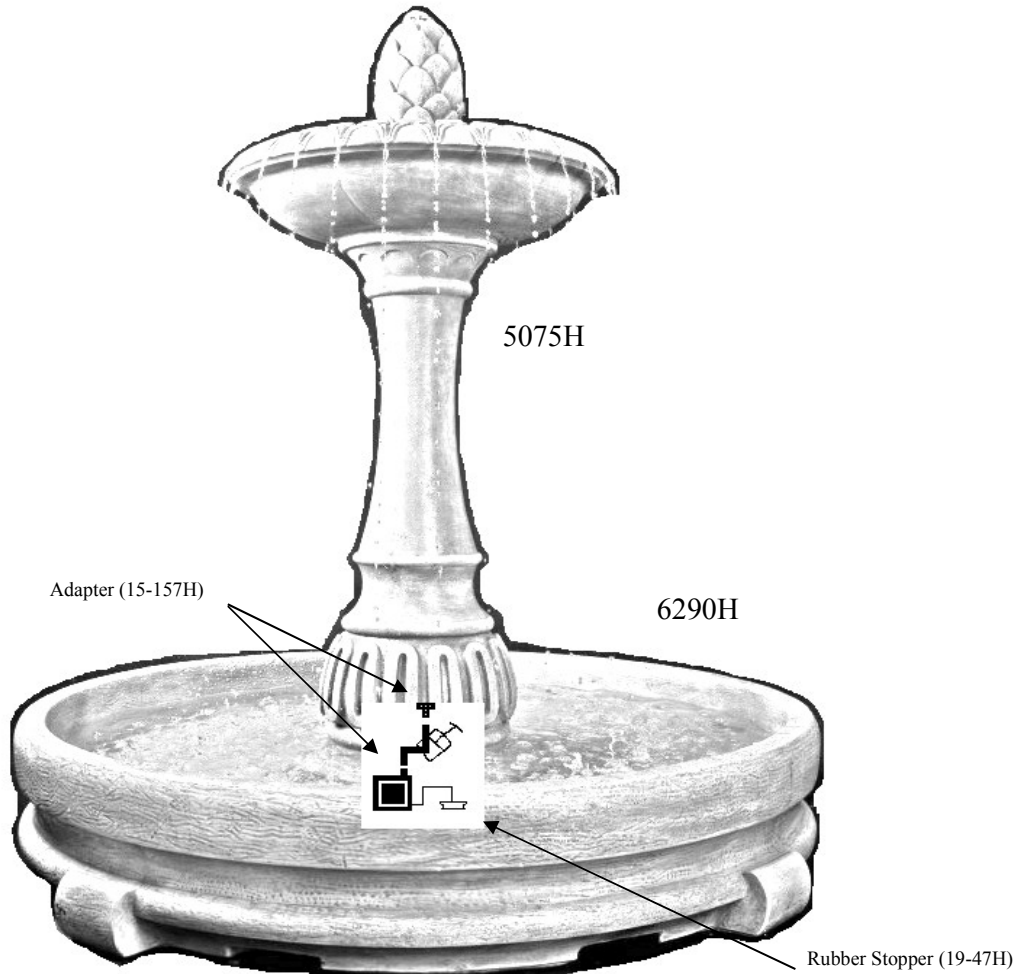

5075F2 Riviera in Rondo Pool Fountain, 2 pc.

Part list: CK9

QTY	Description	Henri Part #
1	Fact Book	60-01H
1	PS450 PUMP	24-67H
2	Adapter 3/4"MNPT X 3/4"Barb	15-157H
4	SHIM, PLASTIC BREAKOFF	01-58H
1	NKTubing 3/4" X 32"	04-35H

QTY	Description	Henri Part #
1	Rubber Stopper UK 1 HOLE	19-47H
1	RESTRICTOR R1 SMALL	20-06H
1	HT WARRANTY CARD	60-03H
1	HT COMPANION SELL SHEET	60-04H
1	HT BAG 2MIL ZIPx6.25"x9.25" PRIN P	12-31H

Please note: Always follow local electrical codes and use 110V GFCI protected outlet.