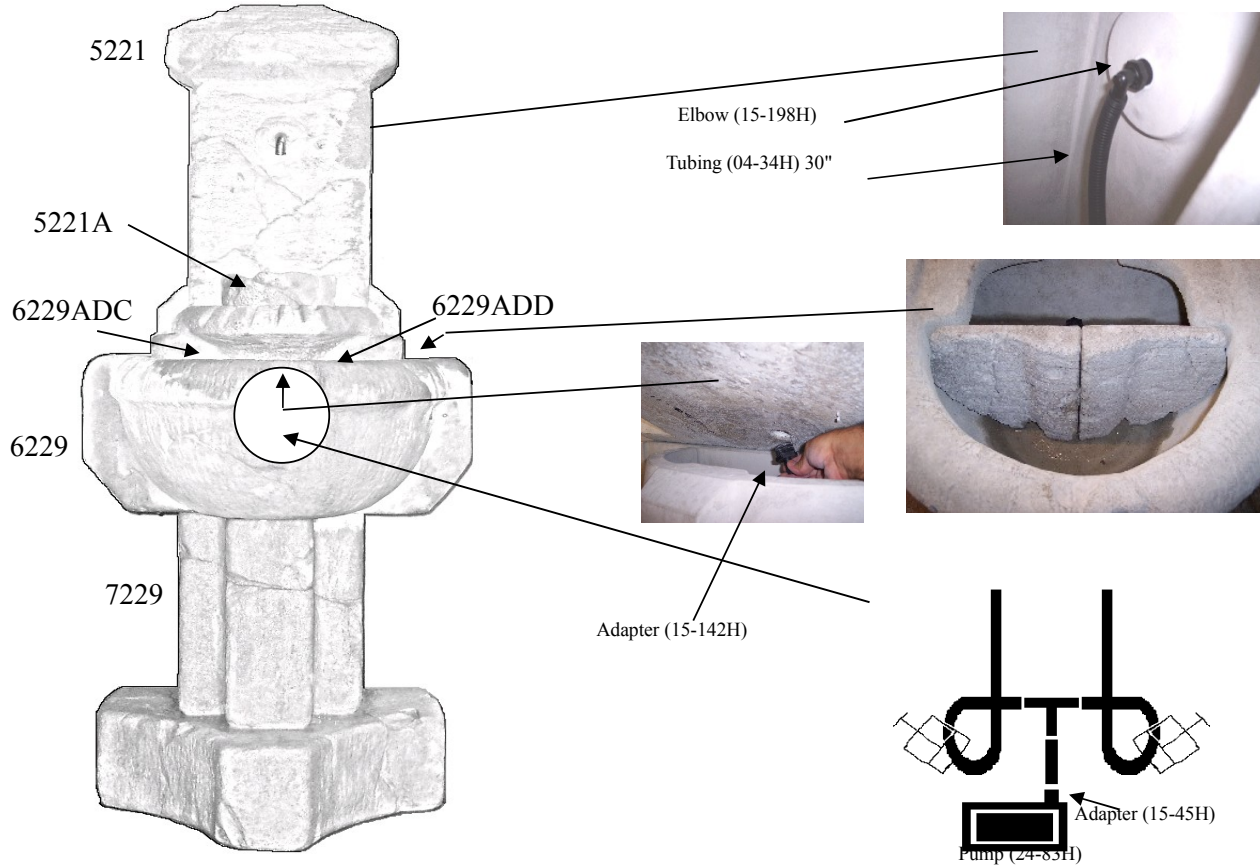

5221F Chalet Fountain, 6 pc.

Part list: CK626

QTY	Description	Henri Part #
1	PS1.5 PUMP	24-83H
1	ADAPTER 1/2"MNPT X 1/2"BARB	15-45H
2	NKT1/2" X 6"	04-34H
1	TEE1/2"	15-47H
1	NKT1/2" X 30"	04-34H
2	RESTRICTOR R1 RESTRICTOR SMALL	20-06H

QTY	Description	Henri Part #
1	ADAPTER 3/4"MNPT X 1/2"BARB	15-142H
1	ELBOW, 1/2" MPT X 1/2" BARB P	15-198H
1	Fact Book	60-01H
1	HT WARRANTY CARD	60-03H
1	HT COMPANION SELL SHEET	60-04H
1	HT BAG 2MIL ZIPx6.25"x9.25" PRIN P	12-31H