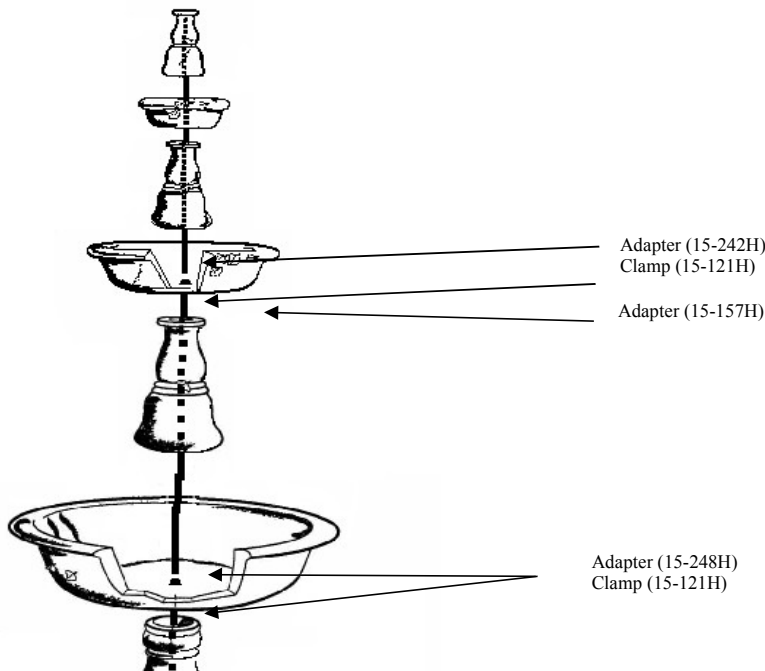

5562F14 Triple Tazza Tier Fountain in Europa Pool, 14 pc.

5562F14 Triple Tazza Tier Fountain in Europa Pool, 14 pc.

Part list: CK101

QTY	Description	Henri Part #
1	Fact Book	60-01H
1	NKT1/2" X 16"	04-34H
1	NKT3/4" X 24"	04-35H
1	NKT3/4" X 36"	04-35H
1	ADAPTER 3/4" MNPT X 1/2" BARB	15-142H
4	CLAMP MEDIUM SS	15-121H
1	CAULKING TAPE X 8"	50-13H
6	SHIMS	01-58H
1	PS450	24-67H

QTY	Description	Henri Part #
1	R1 RESTRICTOR	20-06H
1	RS1.5"	19-37H
5	CORK #00SL	19-09H
2	ADAPTER 1"MNPT X 3/4"BARB	15-248H
2	ADAPTER 3/4"MNPT X 3/4"BARB	15-157H
1	HT WARRANTY CARD	60-03H
1	HT COMPANION SELL SHEET	60-04H
1	HT BAG 2MIL ZIPx6.25"x9.25" PRIN P	12-31H