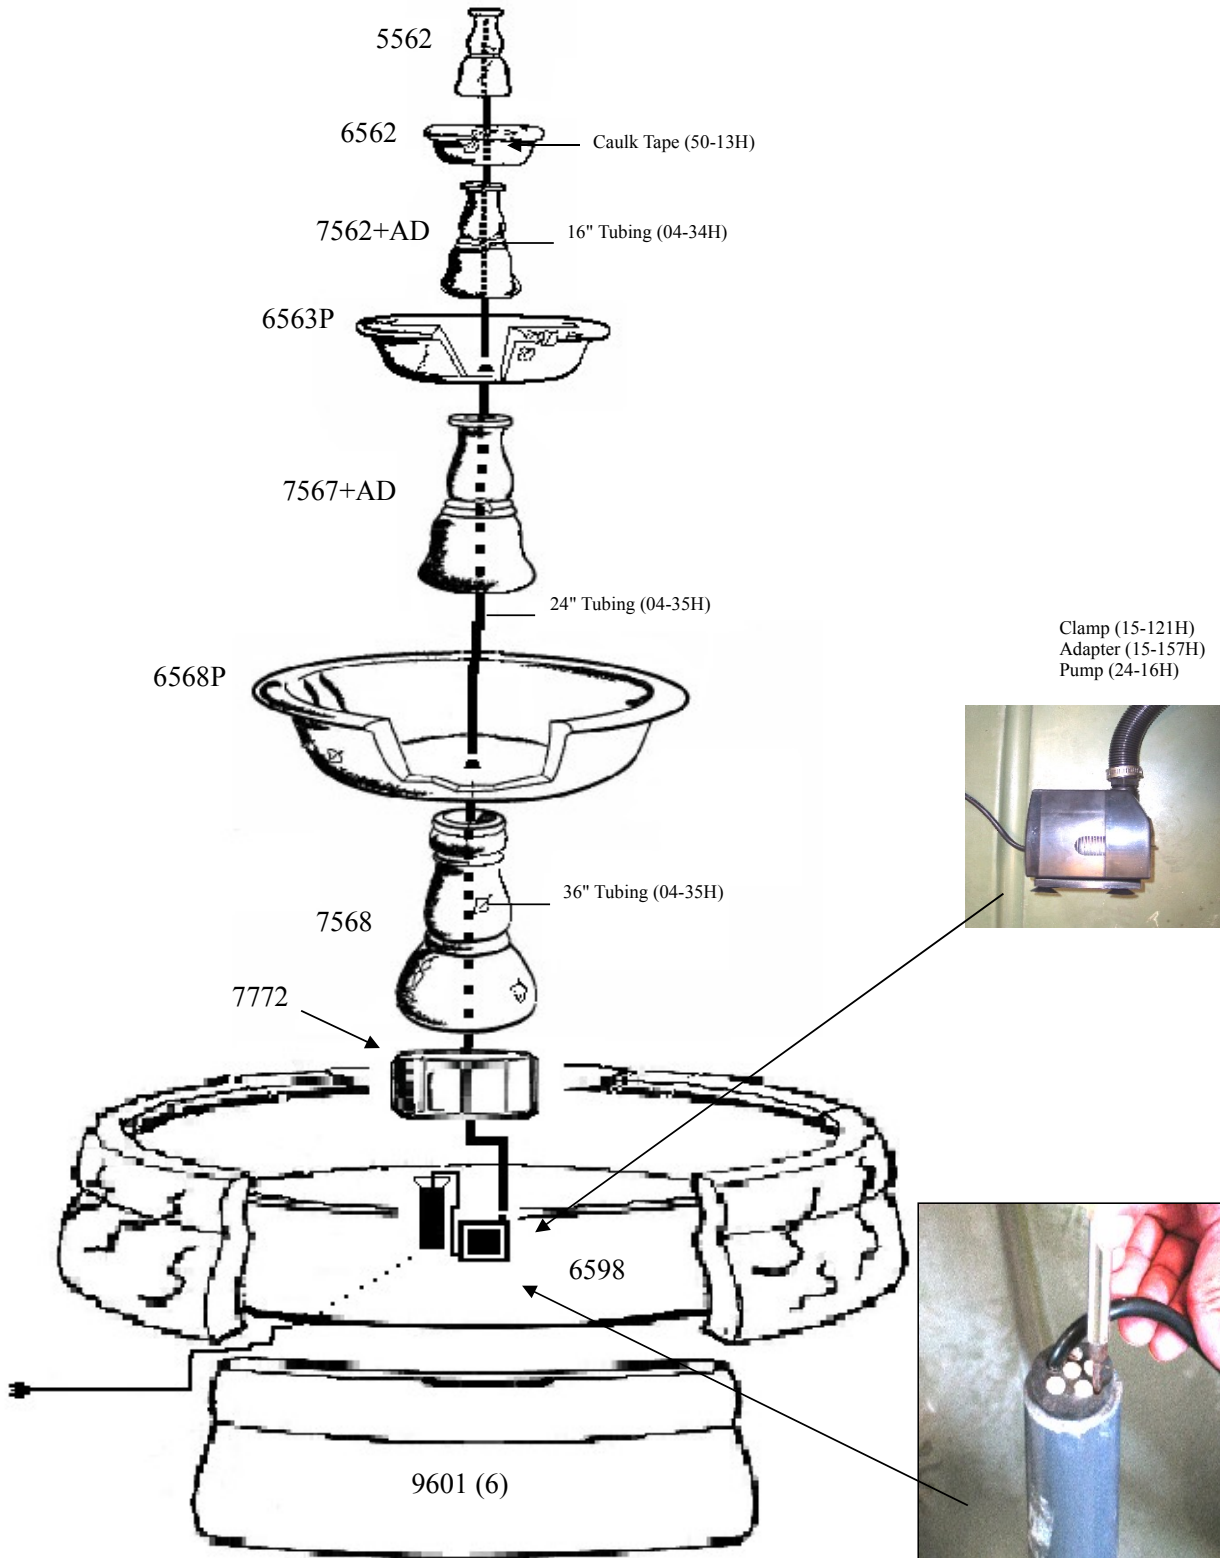

5562F14 Triple Tazza Tier Fountain in Europa Pool, 14 pc.

5562F14 Triple Tazza Tier Fountain in Europa Pool, 14 pc.

Part list: CK101

QTY	Description	Henri Part #
1	Fact Book	60-01H
1	NKT1/2" X 16"	04-34H
1	NKT3/4" X 24"	04-35H
1	NKT3/4" X 36"	04-35H
1	ADAPTER 3/4" MNPT X 1/2" BARB	15-142H
4	CLAMP MEDIUM SS	15-121H
1	CAULKING TAPE X 8"	50-13H
6	SHIMS	01-58H
1	PS450	24-67H

QTY	Description	Henri Part #
1	R1 RESTRICTOR	20-06H
1	RS1.5"	19-37H
5	CORK #00SL	19-09H
2	ADAPTER 1"MNPT X 3/4"BARB	15-248H
2	ADAPTER 3/4"MNPT X 3/4"BARB	15-157H
1	HT WARRANTY CARD	60-03H
1	HT COMPANION SELL SHEET	60-04H
1	HT BAG 2MIL ZIPx6.25"x9.25" PRIN P	12-31H